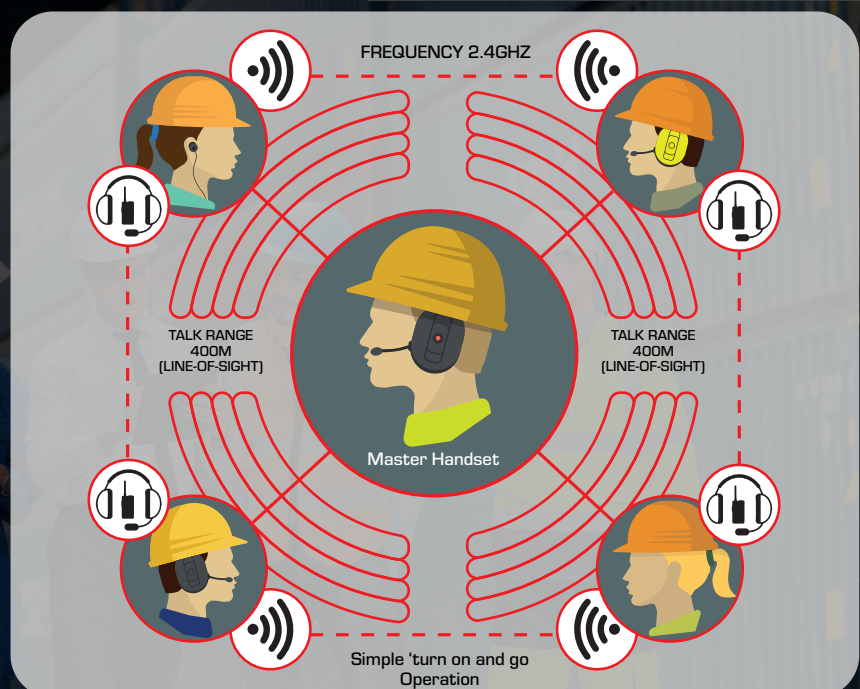

Teamwork with hands-free communication

- Reduce downtime, incidents and accidents with real-time communications
- Used in a wide range of environments around the world where group communications is a requirement
- Operate freely & efficiently while remaining in contact with the team
- Additional listen only users can easily be added