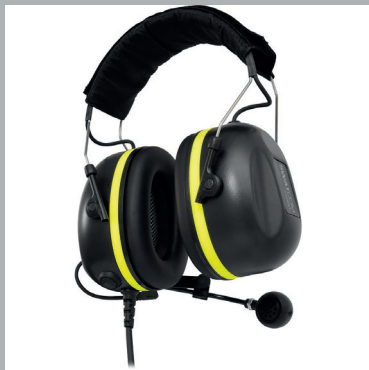

HEADSET OPTIONS- headsets options available

SC34 SWATCOM A-KABEL HEADBAND