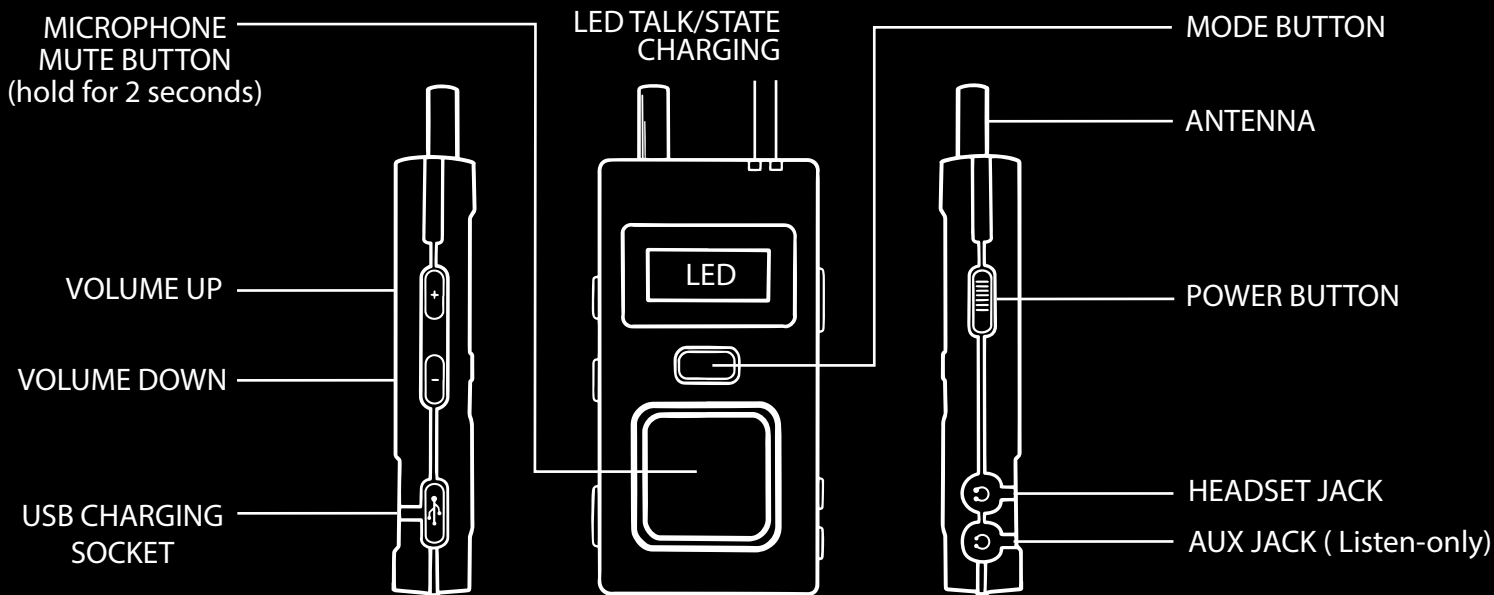

## SWATCOM MULTICOM 1

Up to 5 users in full duplex

Dust protection & water resistant (IP54)

400 meters line of sight

Side tone ON/OFF selection

10 hours rechargeable Li-Ion battery life

40 up to 40 channels available

## SWATCOM MULTICOM 1

The SWATCOM MULTICOM (SCMC) is a multi-purpose full-duplex, hands-free communications system that allows up to 5 users to transmit (TX) and receive (RX) simultaneously, with an additional 30 users able to listen-in (RX only). It works by having one handset selected as the “Master”, with up to 4 other users that are able to talk simultaneously hands-free, via a variety of optional headsets, the additional 30 users are able to listen into the conversation by choosing the required “channel” and selecting the “Receive Only” (PF) option on the handset.