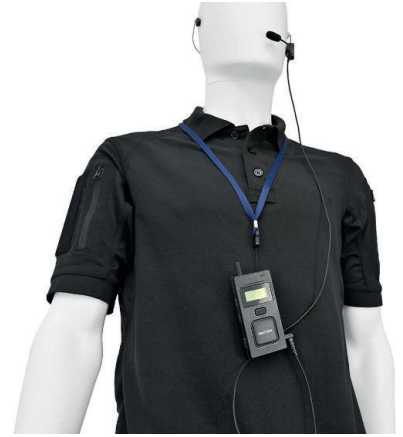

## SWATCOM MULTICOM 1

Up to 5 users in full duplex

Dust protection & water resistant (IP54)

400 meters line of sight

Side tone ON/OFF selection

10 hours rechargeable Li-Ion battery life

40 up to 40 channels available

## SWATCOM MULTICOM 1

The SWATCOM MULTICOM (SCMC) is a multi-purpose full-duplex, hands-free communications system that allows up to 5 users to transmit (TX) and receive (RX) simultaneously, with an additional 30 users able to listen-in (RX only). It works by having one handset selected as the “Master”, with up to 4 other users that are able to talk simultaneously hands-free, via a variety of optional headsets, the additional 30 users are able to listen into the conversation by choosing the required “channel” and selecting the “Receive Only” (PF) option on the handset.

## SWATCOM MULTICOM 1

The SWATCOM MULTICOM 1 is easily combined with a wide variety of lightweight headsets as well as heavy duty noise cancelling headsets enabling it to work in various different work environments, including Respiratory Protective Equipment. (RPE)