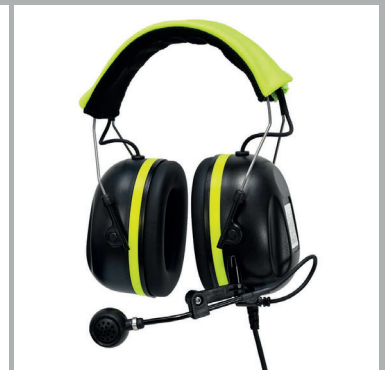

### HEADSET OPTIONS- headsets options available

SC34 SWATCOM A-KABEL HEADBAND

SWATCOM HEAVY DUTY NECKBAND QUICK DISCONNECT HEADSET

SWATCOM TACTICAL (SCTA-7900) 'ACTIVE LISTENING' HEADSET

SWATCOM A-KABEL GROUND MECHANIC PASSIVE NOISE-CANCELLING, HEADBAND