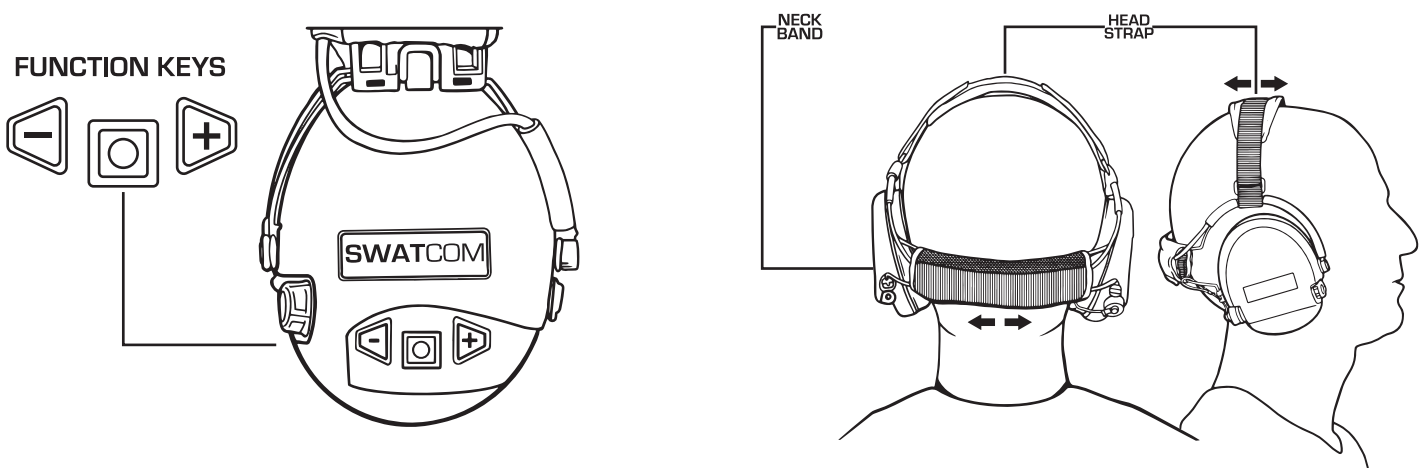

H = 25dB, M = 23dB, L = 18dB, SNR = 25dB W=381g (headband)

- Lanyard attached to battery cap
- AUX Input for RX audio receive function
- Twin speakers in each ear cup for fail safe audio
- Battery save feature, auto switch off after 4 hours
- 600 hours of battery life (AAA)
- Sound level is limited to 82dB (A) for ultimate hearing protection
- GEL Ear seals for extreme comfort and improved sound protection
- ASIC Digital electronic sound reproduction compresses impulse noises

Active8 Neckband

On and Off (O)

Press key (O) to activate the electronic functions. To switch off, hold the same key (O) pressed in for 2 seconds.

Volume adjustment (+) (-)

The volume of the level-dependent function is adjusted by short presses on the volume keys, down (-) or up (+). The volume starts in the mode at which it was switched off, the volume can be adjusted in five steps. The output signal from the sound reproduction system of the product will not exceed known risk levels for damage to hearing, sound via the speakers is limited to a maximum of 82 dB(A) equivalent sound level.